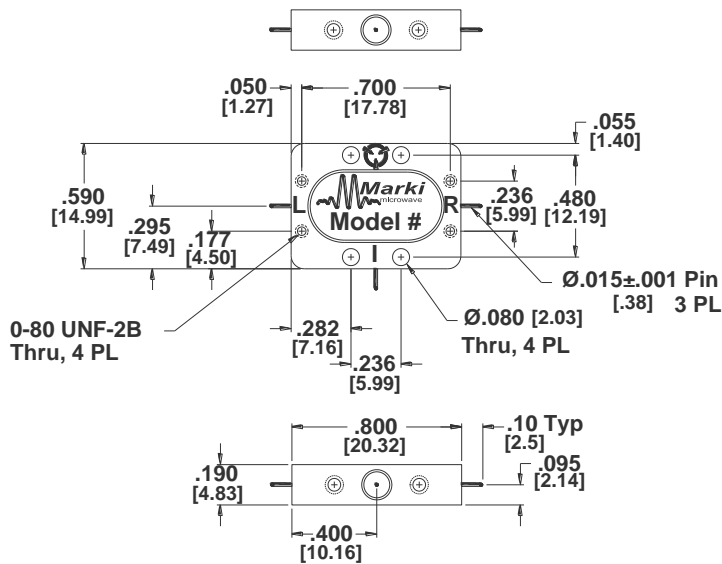

Port	Connector	Models >26.5 GHz
LO	SMA Female	2.92 mm Female
RF	SMA Female	2.92 mm Female
IF	SMA Female	SMA Female

Weight: 15 grams typ

Weight: 8 grams typ

A-Style Mixer Outline

XXX=±.005
XX=±.02