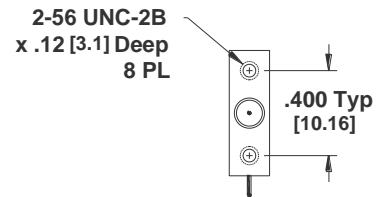

Port	Connector	Models >26.5 GHz
LO	SMA Female	2.92 mm Female
RF	SMA Female	2.92 mm Female
IF	SMA Female	SMA Female

Weight: 15 grams typ

Weight: 8 grams typ

A-Style Mixer Outline

XXX=±.005
XX=±.02