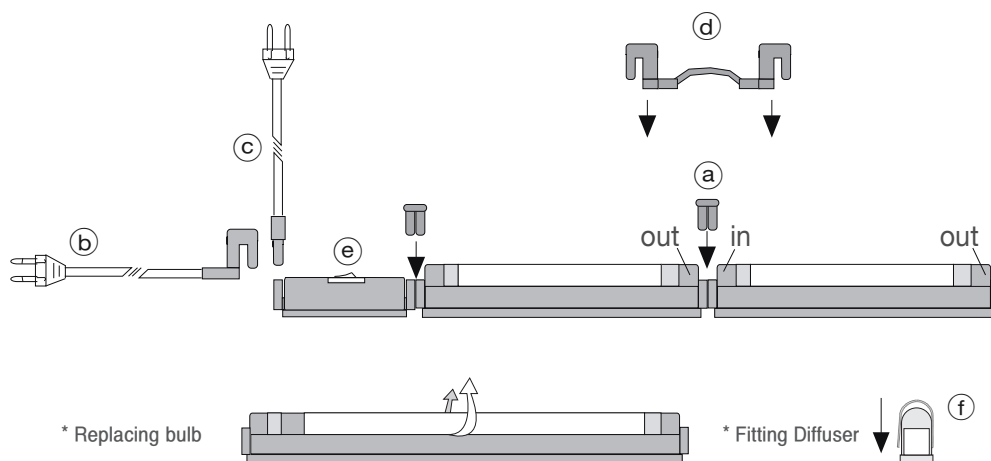

## Dimensions

Model No.	Lamp power (watt)	Length (mm)	lm	Input Current (mA)
DL7A4B23NC/T	7W	262	420	58
DL10A4B23NC/T	10W	339	700	83
DL18A4B23NC/T	18W	517	1305	150

## Mounting

## Connection (Total lamp output in one strip light maximum 270W)

\* Replacing bulb

\* Fitting Diffuser

## Accessories

- (a) DLCP/L/T  
direct connecting cap

- (b) DLPC230/T  
powercord 1800mm (6 feet) with plug

- (c) DLPC230/SM2/T  
powercord 1800mm (6 feet) with plug & straight connector

- (d) DLPTC/T  
connecting cable 150mm (6 inch)  
DLPTC1/T  
connecting cable 300mm (1 feet)  
DLPTC2/T  
connecting cable 600mm (2 feet)  
DLPTC4/T  
connecting cable 1200mm (4 feet)  
DLPTC6/T  
connecting cable 1800mm (6 feet)