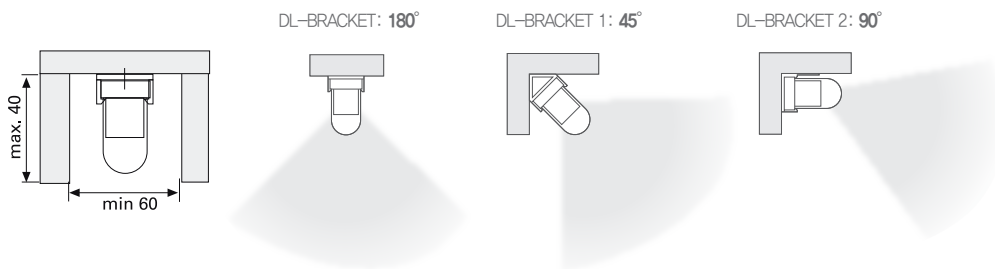

## Dimensions

Model No.	Lamp power (watt)	Length (mm)	lm	Input Current (mA)
DL7A4B23NC/T	7W	262	420	58
DL10A4B23NC/T	10W	339	700	83
DL18A4B23NC/T	18W	517	1305	150

## Specification

Frequency range	50/60Hz
Voltage	220-240V
Power factor	>97%
Color rendering	>82
Degree of protection	IP20
Lamp life	10,000 hr
Diameter	13mm (T4)
Class of protection	II

## Connection (Total lamp output in one strip light maximum 270W)

\* Replacing bulb

\* Fitting Diffuser