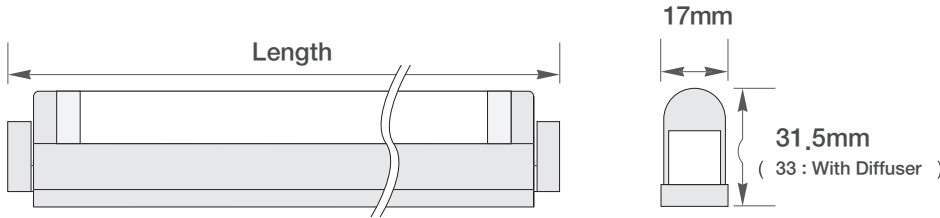

## Dimensions

Model No.	Lamp power (watt)	Length (mm)	lm	Input Current (mA)
DL7A4B23NC/T	7W	262	420	58
DL10A4B23NC/T	10W	339	700	83
DL18A4B23NC/T	18W	517	1305	150

## Specification

Frequency range	50/60Hz
Voltage	220-240V
Power factor	>97%
Color rendering	>82
Degree of protection	IP20
Lamp life	10,000 hr
Diameter	13mm (T4)
Class of protection	II

## Connection (Total lamp output in one strip light maximum 270W)

\* Replacing bulb

\* Fitting Diffuser

## Accessories

- (a) DLCP/L/T  
direct connecting cap

- (b) DLPC230/T  
powercord 1800mm (6 feet) with plug

- (c) DLPC230/SM2/T  
powercord 1800mm (6 feet) with plug & straight connector

- (d) DLPTC/T  
connecting cable 150mm (6 inch)  
DLPTC1/T  
connecting cable 300mm (1 feet)  
DLPTC2/T  
connecting cable 600mm (2 feet)  
DLPTC4/T  
connecting cable 1200mm (4 feet)  
DLPTC6/T  
connecting cable 1800mm (6 feet)