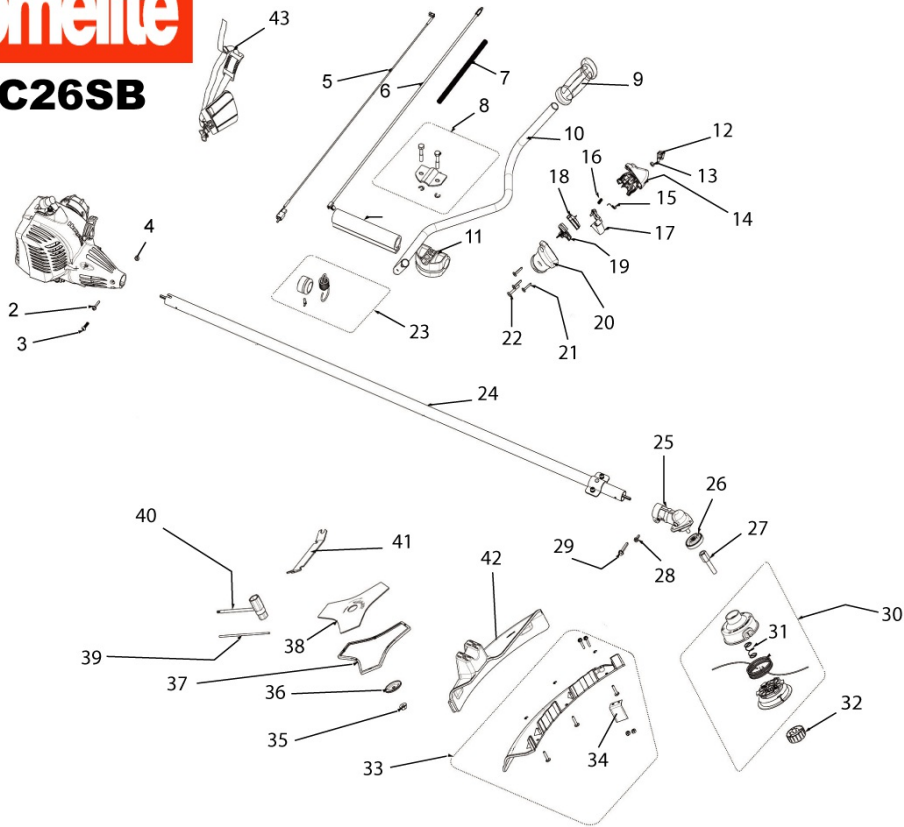

PETROL MOTOR SCYTHE

513400003 - HBC26SB - 513400003#1

Homelite

HBC26SB

Position	Quantity	Description	Part number	EAN
1_002	1	SCREW	5131001002	4058546080426
1_003	1	SCREW	5131035135	4058546146351
1_004	1	NUT PBC254YES	5131035136	4058546146368
1_005	1	RELAY CABLE	5131001653	4058546082703
1_006	1	CABLE	5131001617	4058546082529
1_007	1	GUARD	5131001702	4058546082895
1_008	1	CLAMP	5131035062	4058546145767
1_009	1	HANDLE PIECE	5131035146	4058546146450
1_010	1	YOKE	5131035066	4058546145798
1_012	1	SWITCH	5131001920	4058546083748
1_013	1	NUT	5131001059	4058546080785
1_014	1	HANDLE	5131000000	
1_015	1	SPRING	5131001887	4058546083656
1_016	1	SPRING	5131001888	4058546083663
1_017	1	SWITCH	5131001695	4058546082857
1_018	1	LEVER	5131001694	4058546082840
1_019	1	LEVER	5131001693	4058546082833
1_020	1	HANDLE HALF	5131001697	4058546082871
1_021	3	SCREW	5131001850	4058546083533
1_022	1	SCREW	5131001855	4058546083564
1_023	1	COLLAR BAND	5131008553	4058546092955
1_024	1	TUBE	5131020266	4058546174675
1_025	1	GEAR BOX	5131000611	4058546160852
1_026	1	FLANGE	5131035094	4058546146023
1_027	1	DRIVING SHAFT	5131011757	4058546098612
1_028	1	SCREW	5131035057	4058546145729
1_029	1	SCREW	5131035058	4058546145736
1_031	1	SPRING	5131035080	4058546145897
1_032	1	SCREW	5131000603	4058546078119
1_033	1	GUARD	5131019388	4058546108366
1_034	1	KNIFE	5131001816	4058546083366
1_035	1	CUTTER NUT	5131001056	4058546080754
1_036	1	WASHER	5131035092	4058546146009
1_037	1	KNIFE PROTECTION	5131009092	4058546093808
1_038	1	GRASS CUTTER	5131000899	4058546290900
1_039	1	ROD	5131017834	4058546106492
1_040	1	CAP WRENCH	5131000880	4058546079666
1_041	1	CAP WRENCH	5131000880	4058546079666
1_042	1	KNIFE PROTECTION	5131000724	4058546078706
2_001	4	SCREW	5131011555	4058546098469
2_002	4	SCREW	5131011474	4058546098032
2_003	1	ROPE	5131001185	4058546081409
2_004	1	HOUSING	5131008599	4058546093174
2_005	1	RELAY CABLE	5131001650	4058546082680
2_006	1	COUPLING	5131000573	4058546077990
2_007	1	SPACER	5131000909	4058546079826
2_008	1	SPACER	5131001827	4058546083410
2_009	1	RETAINER	5131009204	4058546094218
2_010	1	SPRING	5131000906	4058546079802
2_011	1	PULLEY	5131019085	4058546107857