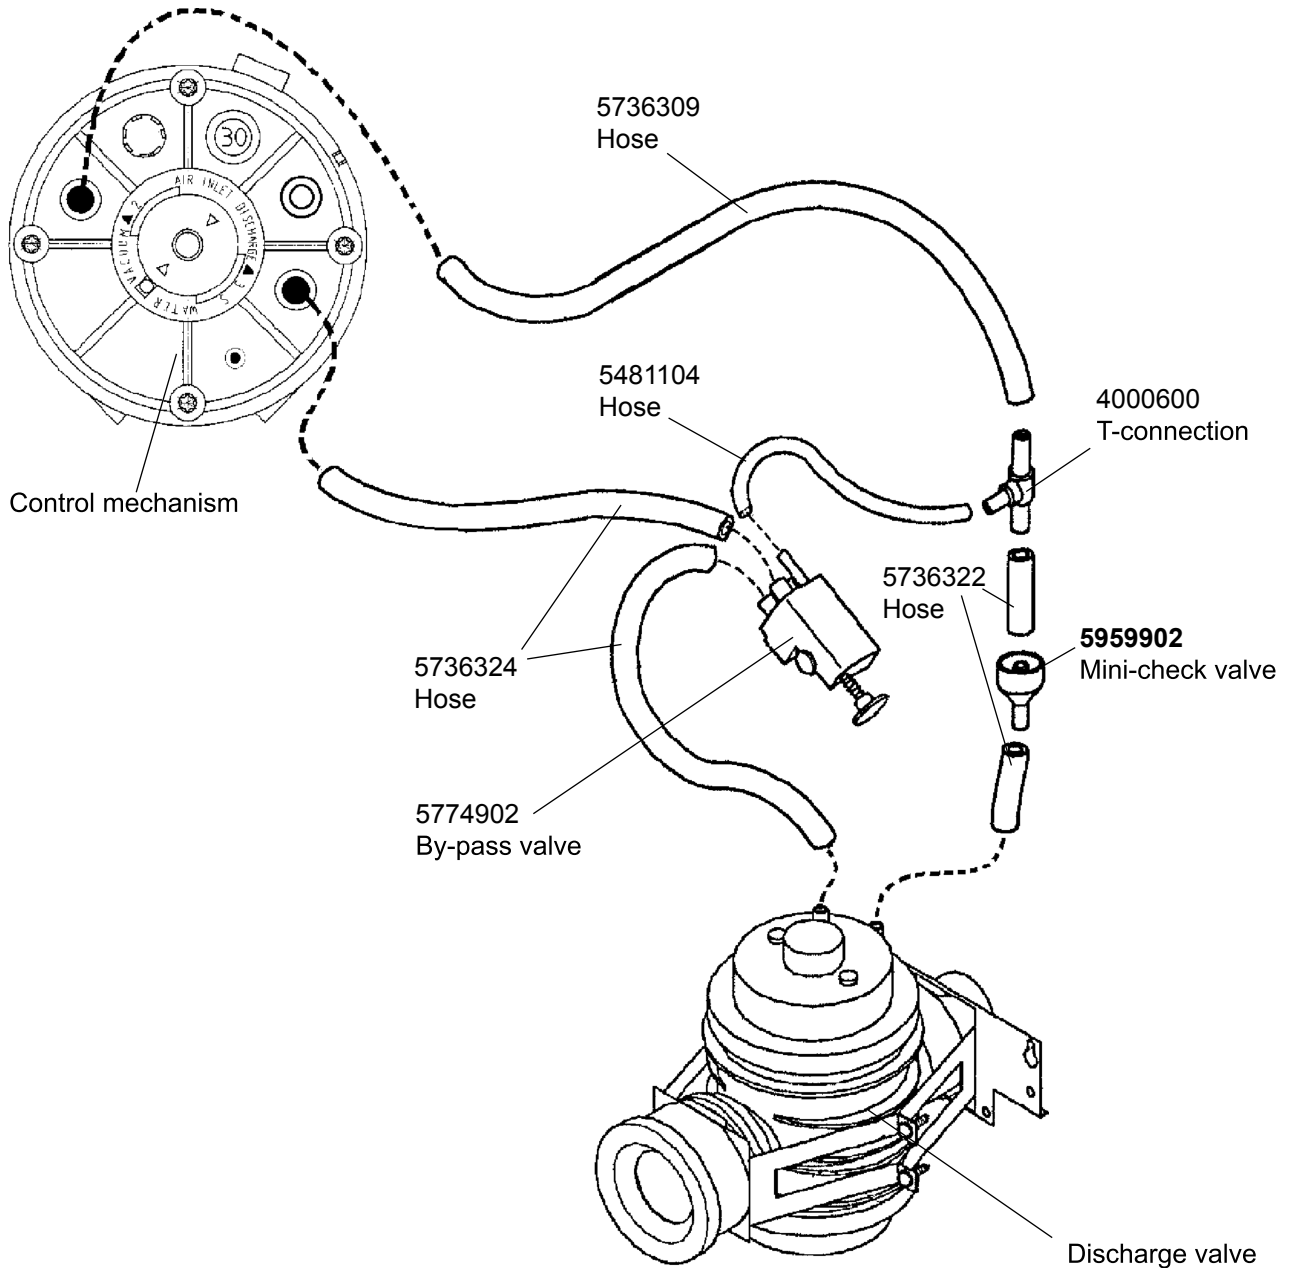

VACUUM TOILET

5774903 BY-PASS VALVE WITH HOSES, EVAC 90, WALL AND FLOOR MODELS

P/N 5959901 Mini-check valve is replaced by P/N 5959902 Mini-check valve.

Control mechanism and Discharge valve do not include in P/N 5774903